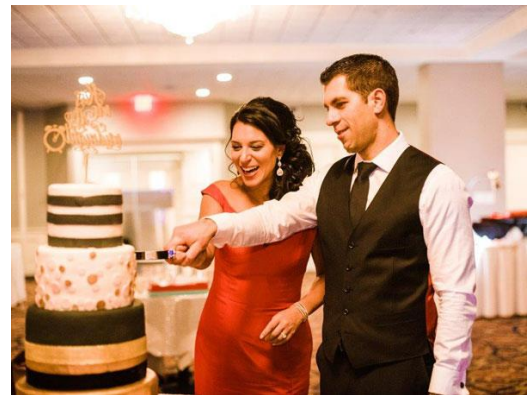

Assortment of Warm Rolls with Cabot Butter
Spumante Champagne Toast
Freshly Brewed Vermont Coffee Company Coffee &
Tazo Teas

Around the World also includes:

- Private Reception Room with Dance Floor
- Linen tablecloths, with your choice of colored napkins
- Formal Flatware & Stemware
- Custom Wedding Cake by Capitol Cupcake
- Custom Floral Centerpieces by Botanica Florals
- Colonial Guest Room for the evening of the Reception
- Late Night Snack for Bride & Groom
- Preferred Hotel Room Rates for Guests
- Experienced Full-Service Wedding Coordinator

Chef's Carving Station - Choose One:

- Vermont Baked Ham
- Roast Pork
- Roast Sirloin*

\$70 per person, buffet style. Plus 10% Vermont Rooms and Meals Tax, 20% Service fee

*Market Price Upgrade

CAPITOL  PLAZA