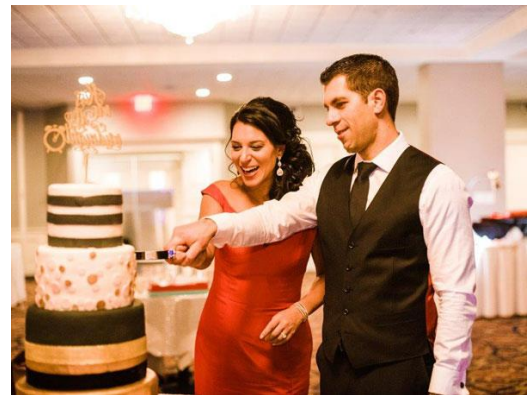

Assortment of Warm Rolls with Cabot Butter
Spumante Champagne Toast
Freshly Brewed Vermont Coffee Company Coffee &
Tazo Teas

Around the World also includes:

- Private Reception Room with Dance Floor
- Linen tablecloths, with your choice of colored napkins
- Formal Flatware & Stemware
- Custom Wedding Cake by Capitol Cupcake
- Custom Floral Centerpieces by Botanica Florals
- Colonial Guest Room for the evening of the Reception
- Late Night Snack for Bride & Groom
- Preferred Hotel Room Rates for Guests
- Experienced Full-Service Wedding Coordinator

Chef's Carving Station - Choose One:

- Vermont Baked Ham
- Roast Pork
- Roast Sirloin*

\$75 per person, buffet style. Plus 10% Vermont Rooms and Meals Tax, 20% Service fee

*Market Price Upgrade

CAPITOL  PLAZA